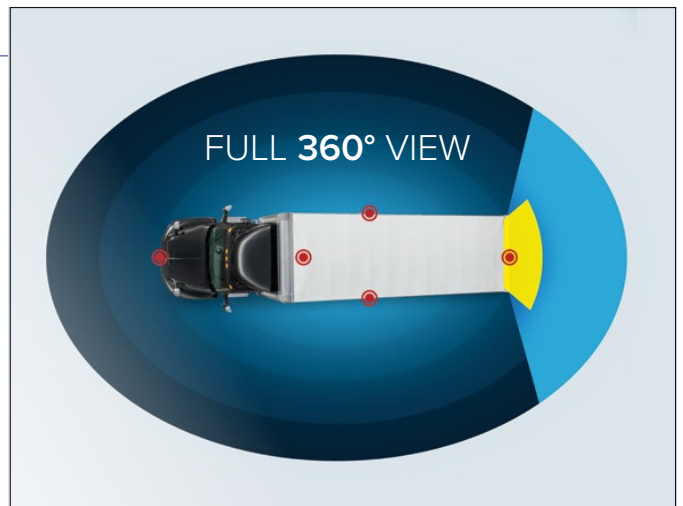

SA 1.0 Package

- Digital Rear-View Mirror
- Back-Up Proximity Sensors

SA 3.0 Package

- Digital Rear-View Mirror
- Back-Up Proximity Sensors
- Back-Up Camera System

SA 5.0 Package

- Digital Rear-View Mirror
- Back-Up Proximity Sensors
- 360° Camera Systems + Monitor
- ✓ Cargo Area Camera

DIGITAL REAR-VIEW MIRROR

An anti-glare 9.66" LCD screen enables drivers to see what's going on behind the truck body from a clear streaming video feed transmitted by a rear-mounted HD camera that captures a 170° view.