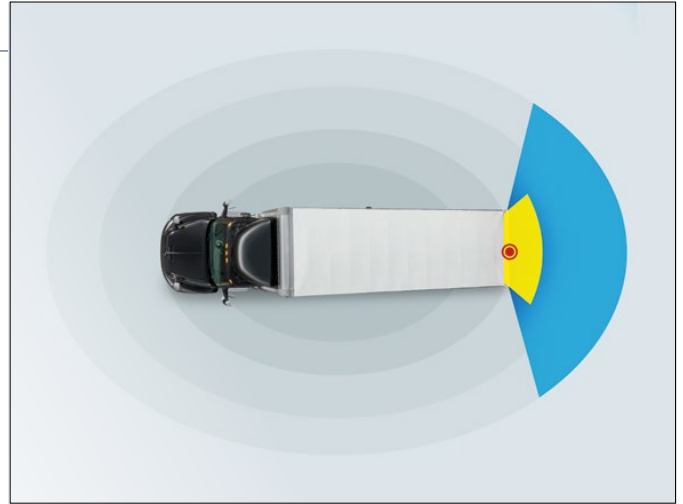

Three graduated levels of **INTEGRATED TECHNOLOGY** packages are available.

SA 1.0 Package

- Digital Rear-View Mirror
- Back-Up Proximity Sensors