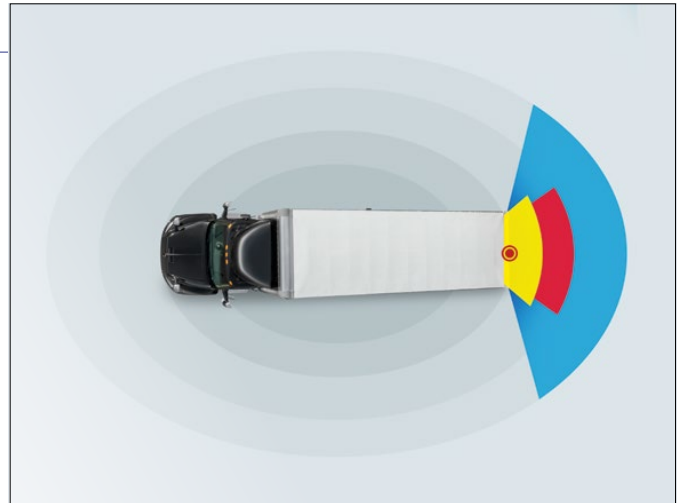

SA 3.0 Package

- Digital Rear-View Mirror
- Back-Up Proximity Sensors
- Back-Up Camera System

SA 5.0 Package

- Digital Rear-View Mirror
- Back-Up Proximity Sensors
- 360° Camera Systems + Monitor
- ✓ Cargo Area Camera