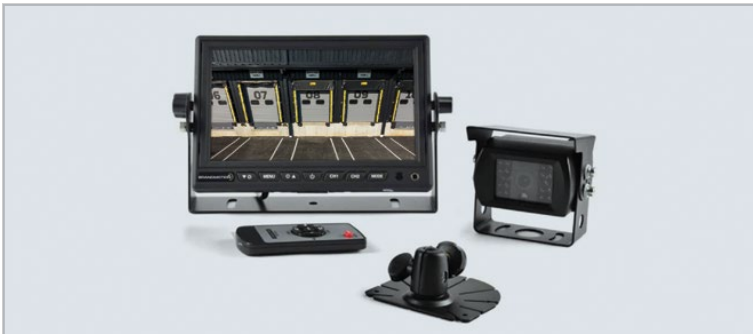

DIGITAL REAR-VIEW MIRROR

An anti-glare 9.66" LCD screen enables drivers to see what's going on behind the truck body from a clear streaming video feed transmitted by a rear-mounted HD camera that captures a 170° view.

**included in all packages*

BACK-UP PROXIMITY SENSORS

Detects objects behind the vehicle, displays distance on an LED panel, and provides an audible alert when objects are too close (set of four).

**included in all packages*

BACK-UP CAMERA SYSTEM

7" digital monitor connects to cameras mounted on the back of the vehicle. Infrared illuminators enable visibility even in the dark.

**included in package SA 3.0*

CARGO AREA CAMERA

Supplements the Digital Rear View Mirror with cargo area monitoring to identify potential hazards including cargo load shifts.

**included in package SA 5.0*

360° CAMERA SYSTEMS + MONITOR

Four HD 1080p cameras with DVR and 9" touch screen provide optimal visibility of surrounding environment in real time. 3D imagery improves safety and maneuverability, and helps manage distance of potential hazards.